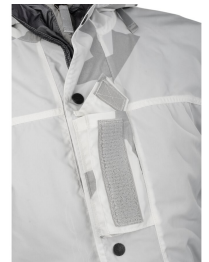

# CPA ARCTIC JACKET

The CPA jacket is an all-weather field jacket that differs from most other Gore-Tex Jackets because of the liner system. The liner system gives the operator a jacket that have better camouflage characteristics, better moist transportation in minus degrees Celsius, all the way down to minus 50, than other membrane jackets. It has ventilation in the right places when using load bearing equipment. It has a large hood with detaschable fur and pockets to keep the most important pieces of kit secure.

## FUNCTIONS

- UV/VIS/IRR
- Adjustable hood
- The screen on the hood has a steel wire so it can be adjusted to protect the face in wind and rain
- Removable fur trim around the opening of the hood, attached with Velcro
- Heavy duty 2-way front zipper hidden by front flap
- Compass pocket with velcro closure on front flap
- Velcro on the front of the compass pocket for labels
- Spacious napoleon pockets with zip closure inside the front flaps and with an internal phone pocket. The pockets are hidden under the front flaps for access without opening the jacket
- Hip pockets with zips and velcro pocket lids
- Removable holder for battery pack inside the napoleon pocket
- Sleeve pockets with velcro closure, bellows, pocket lid and internal loop for securing equipment
- Velcro on sleeve pockets for labeling
- Pre-shaped sleeves
- Reinforcements on elbows with padded protection against contact cold and hard surfaces
- Ventilation openings with waterproof zipper under the arms
- Velcro adjustment at sleeve ends
- Mesh pocket on the inside back that can be advantageously used to store coveralls in
- Width adjustment at the bottom of the jacket using elastic cords hidden in the front pockets
- Internal crotch at the bottom
- Wind and waterproof with taped seams and breathability